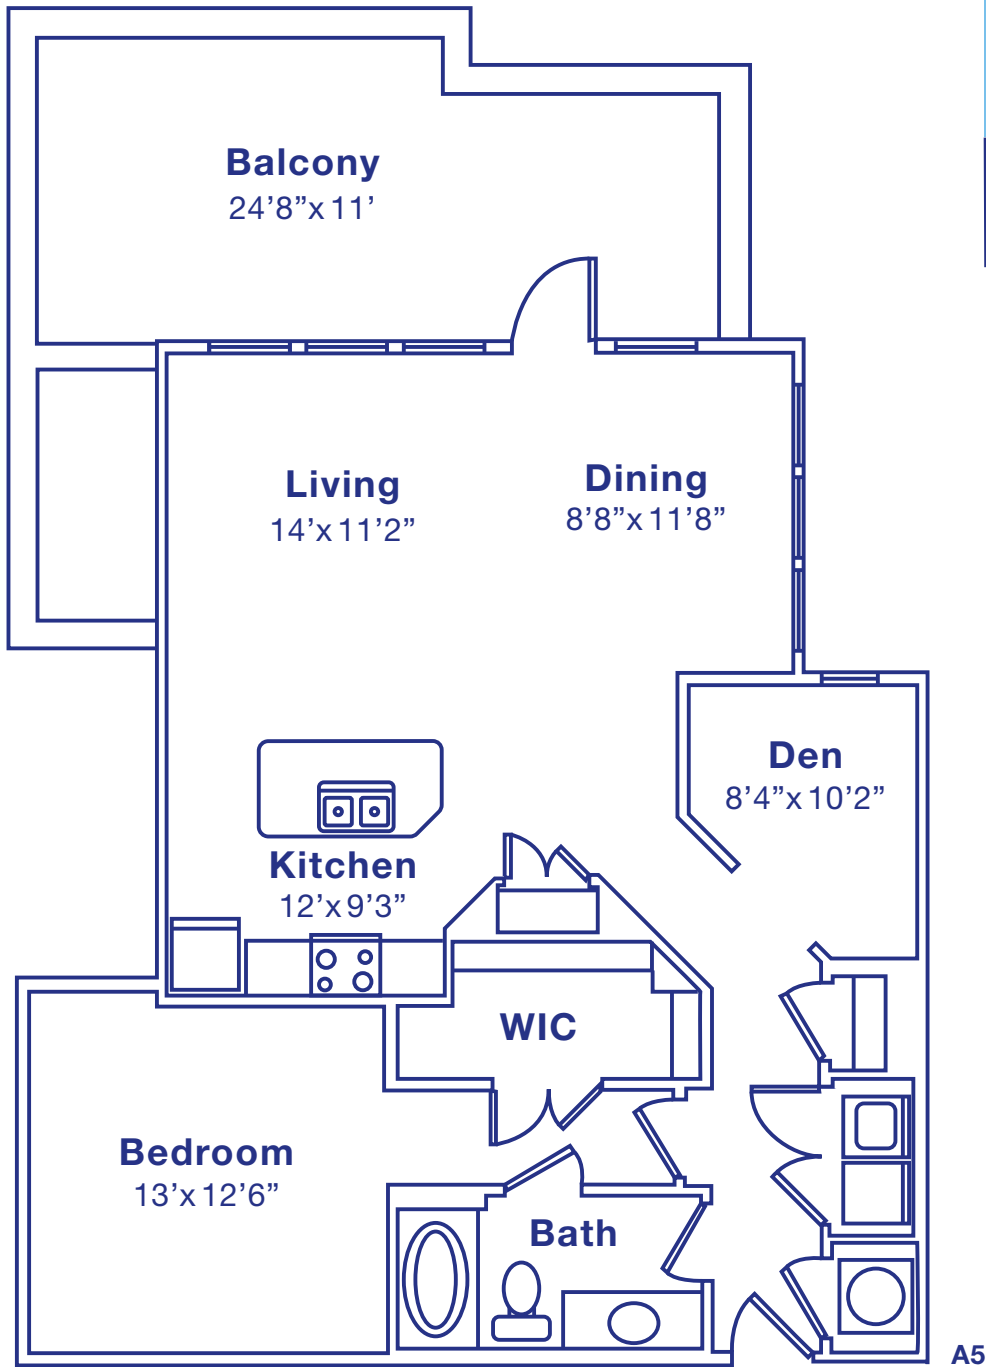

1  
BED  
1  
BATH

AQUA  
1,068 SQ FT

912 INNOVATION WAY | ALTAMONTE SPRINGS, FL 32714 | 407.636.9999 | NINE12GATEWAY.COM

Information is believed to be accurate, but is not warranted. Specifications, pricing and availability are subject to change without notice. See agent for details. Artist's rendering and floorplans are approximate only and are not meant to be exact depictions of the unit. Drawings are not to scale. Your selected floorplans may vary from this illustration due to design configured and architectural styling. Not all features are available in every apartment. All square footage are approximate.